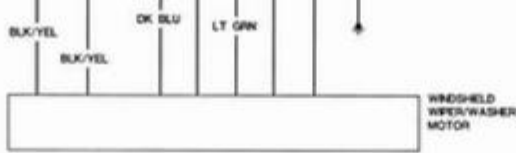

Body wiring diagram—1976 intermittent windshield wiper circuit

Body wiring diagram—1977-78 starter circuit

Body wiring diagram—1977-78 alternator/charging circuit

Body wiring diagram—1977-78 two speed windshield wiper circuit