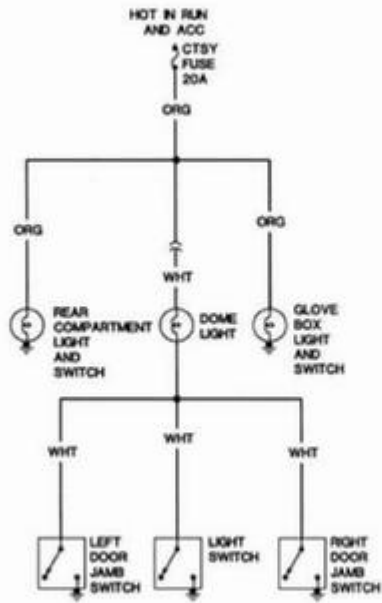

Body wiring diagram—1973 starter circuit

Body wiring diagram—1973 alternator/charging circuit

Body wiring diagram—1973 windshield wiper circuit

Body wiring diagram—1973 dome light circuit

Body wiring diagram—1974-75 starter circuit

Body wiring diagram—1974-75 alternator/charging circuit

Body wiring diagram—1974-75 windshield wiper circuit

Body wiring diagram—1976 starter circuit

Body wiring diagram—1976 alternator/charging circuit

Body wiring diagram—1976 two speed windshield wiper circuit

Body wiring diagram—1976 intermittent windshield wiper circuit

Body wiring diagram—1977-78 starter circuit

Body wiring diagram—1977-78 alternator/charging circuit

Body wiring diagram—1977-78 two speed windshield wiper circuit

Body wiring diagram—1977-78 intermittent windshield wiper circuit

Body wiring diagram—1974-78 dome light circuit

Body wiring diagram—1968-78 vehicle lighting circuits