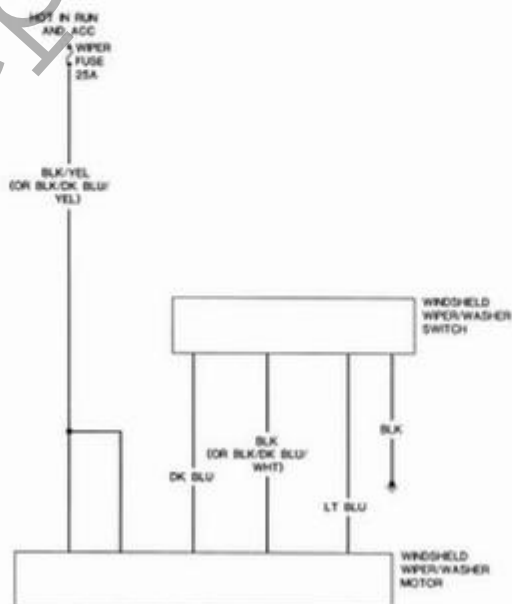

Body wiring diagram—1968-72 windshield wiper circuit