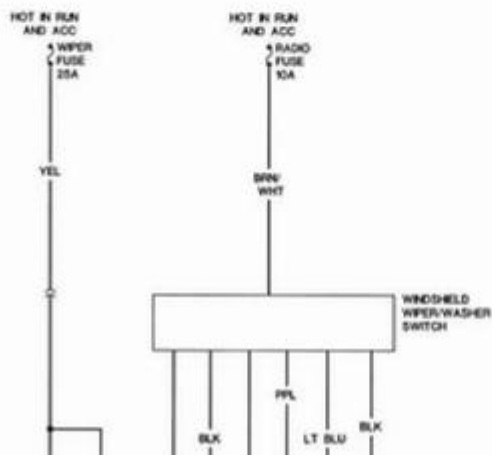

Body wiring diagram—1974-75 alternator/charging circuit

Body wiring diagram—1974-75 windshield wiper circuit

Body wiring diagram—1976 starter circuit

Body wiring diagram—1976 alternator/charging circuit

Body wiring diagram—1976 two speed windshield wiper circuit

Body wiring diagram—1976 intermittent windshield wiper circuit

Body wiring diagram—1977-78 starter circuit

Body wiring diagram—1977-78 alternator/charging circuit

Body wiring diagram—1977-78 two speed windshield wiper circuit

Body wiring diagram—1977-78 intermittent windshield wiper circuit

Body wiring diagram—1974-78 dome light circuit

Body wiring diagram—1968-78 vehicle lighting circuits