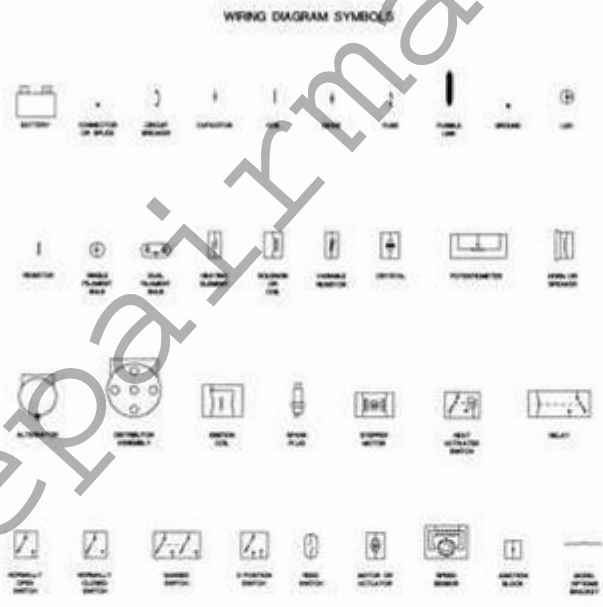

# Wiring Diagrams

Sample diagram—how to read and interpret wiring

Common wiring diagram symbols

Engine wiring diagram—1968-70 all L6 and V8 engines

Engine wiring diagram—1971 all L6 and V8 engines

Engine wiring diagram—1972-74 250 L6 engine