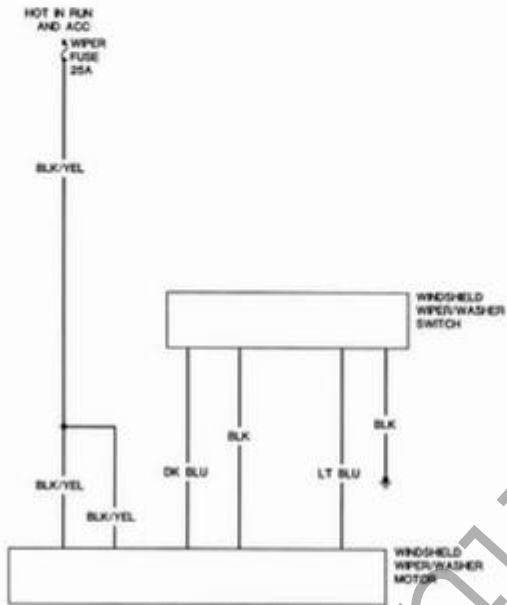

Body wiring diagram—1973 starter circuit

Body wiring diagram—1973 alternator/charging circuit

Body wiring diagram—1973 windshield wiper circuit

Body wiring diagram—1973 dome light circuit

Body wiring diagram—1974-75 starter circuit

Body wiring diagram—1974-75 alternator/charging circuit

Body wiring diagram—1974-75 windshield wiper circuit

Body wiring diagram—1976 starter circuit

Body wiring diagram—1976 alternator/charging circuit

Body wiring diagram—1976 two speed windshield wiper circuit

Body wiring diagram—1976 intermittent windshield wiper circuit

Body wiring diagram—1977-78 starter circuit

Body wiring diagram—1977-78 alternator/charging circuit

Body wiring diagram—1977-78 two speed windshield wiper circuit